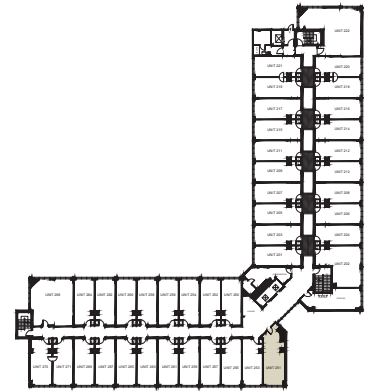

The Willows

MYLIFE RETIREMENT LIVING

THE BLUE WILLOW - 400 SQ. FT.

Third Floor - 351

Second Floor - 251