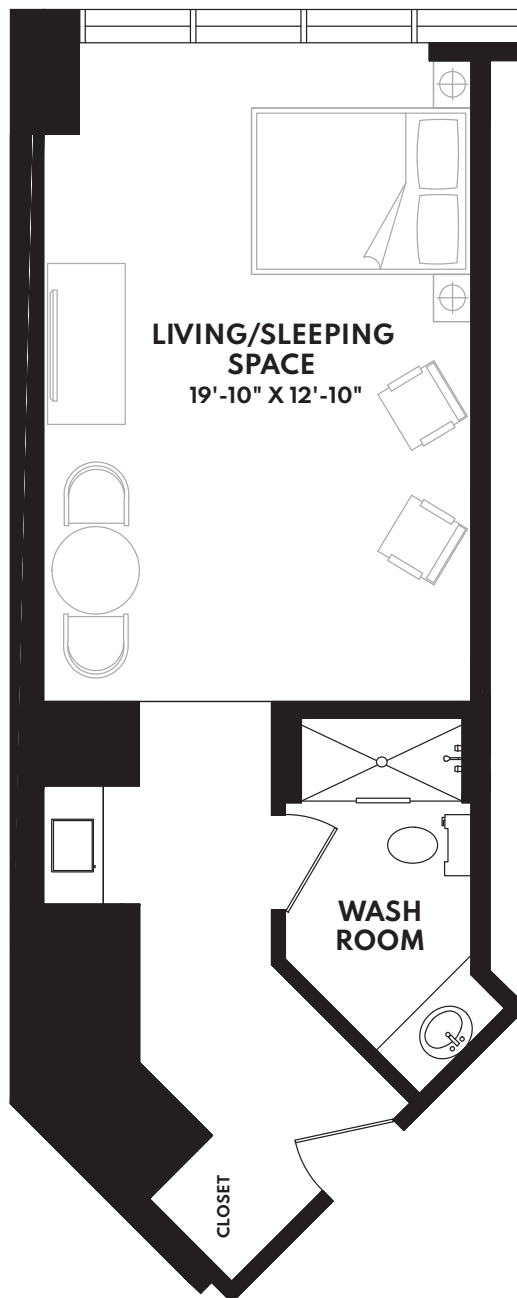

The Willows

MYLIFE RETIREMENT LIVING

THE BLUE WILLOW - 400 SQ. FT.

Third Floor - 351

Second Floor - 251