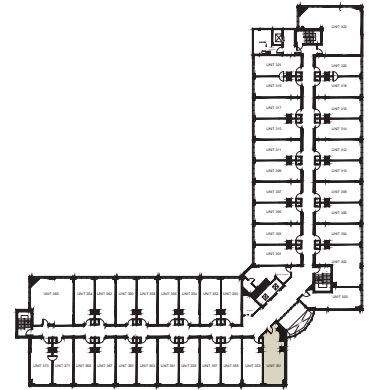

The Willows

MYLIFE RETIREMENT LIVING

THE BLUE WILLOW - 400 SQ. FT.

Third Floor - 351

Second Floor - 251