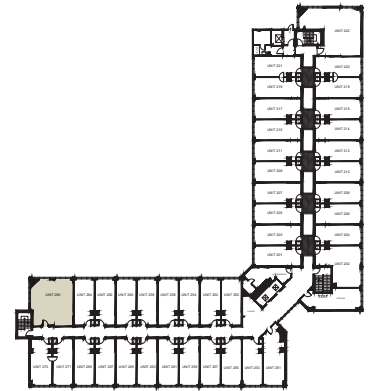

The Willows

MYLIFE RETIREMENT LIVING

THE DIAMOND WILLOW - 623 SQ. FT.

Third Floor - 366

Second Floor - 266