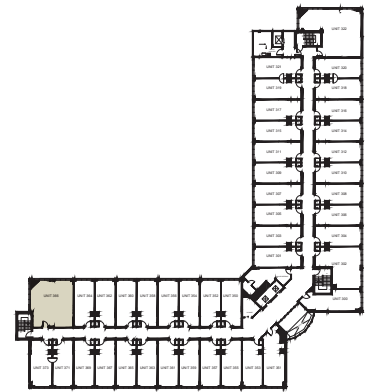

The Willows

MYLIFE RETIREMENT LIVING

THE DIAMOND WILLOW - 623 SQ. FT.

Third Floor - 366

Second Floor - 266