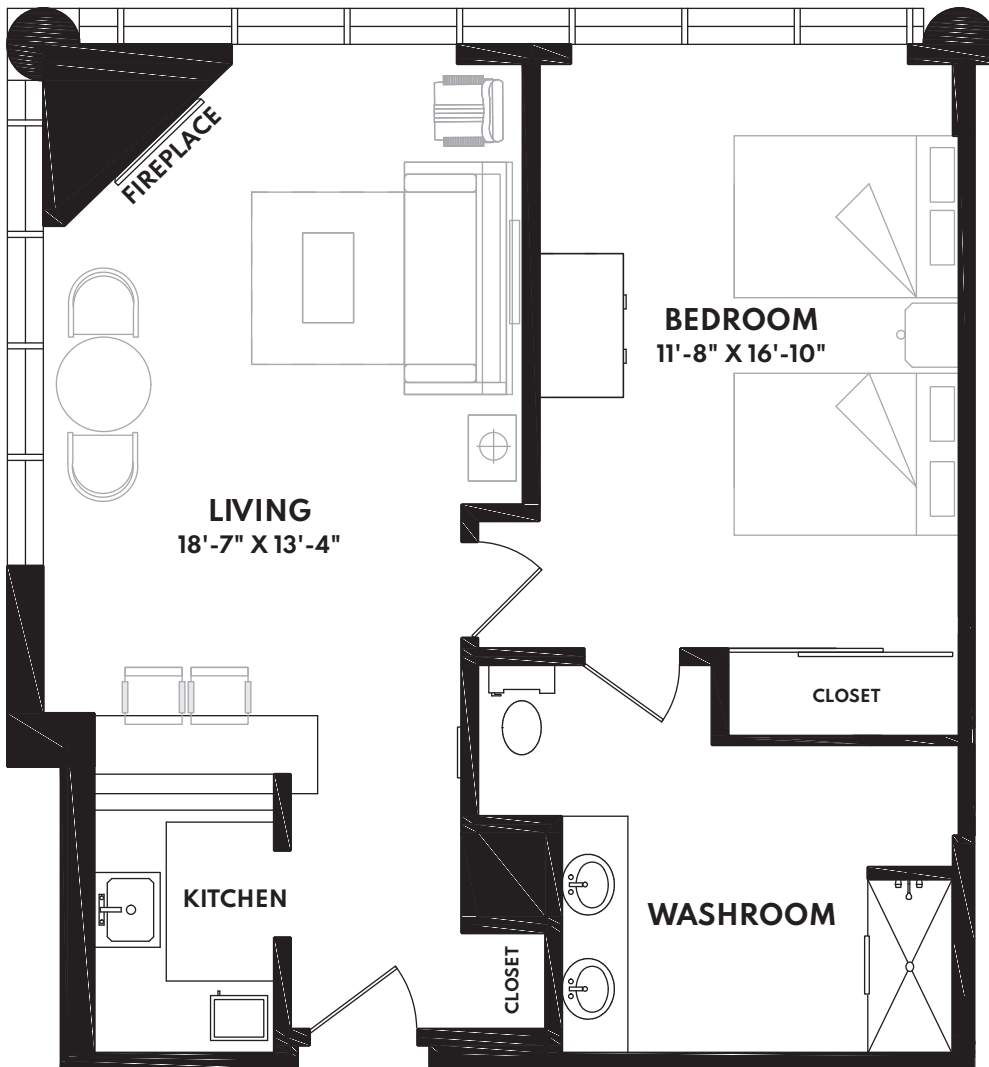

The Willows

MYLIFE RETIREMENT LIVING

THE DIAMOND WILLOW - 623 SQ. FT.

Third Floor - 366

Second Floor - 266