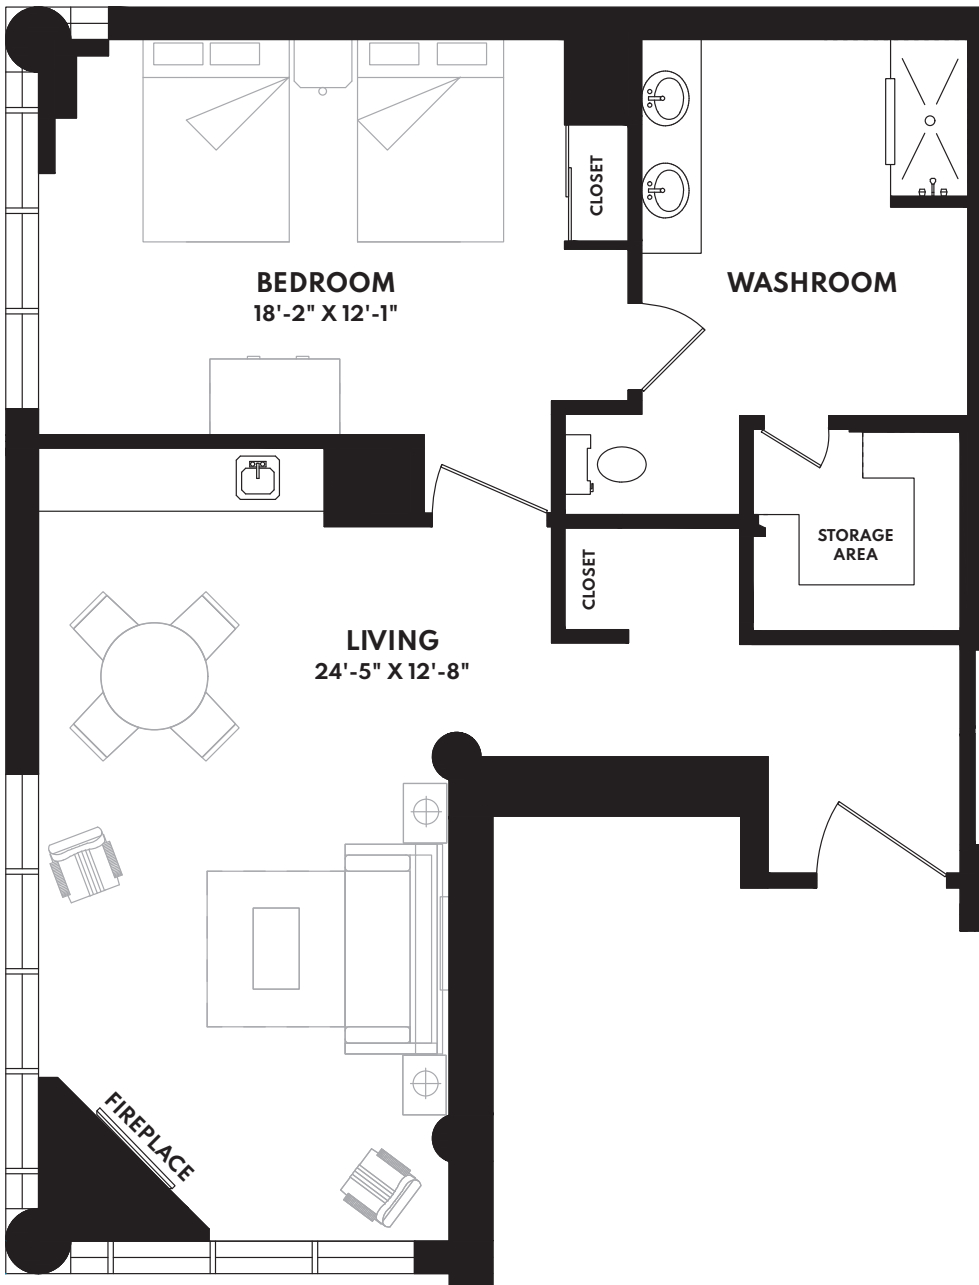

The Willows

MYLIFE RETIREMENT LIVING

THE WHITE WILLOW - 827 SQ. FT.

Materials, specifications and floor plans are subject to change. All floor plans are approximate dimensions. Actual usable floor space may vary from stated floor area. Windows, room/area dimensions & square feet may vary due to location within building. Furniture not included. E. & O. E.